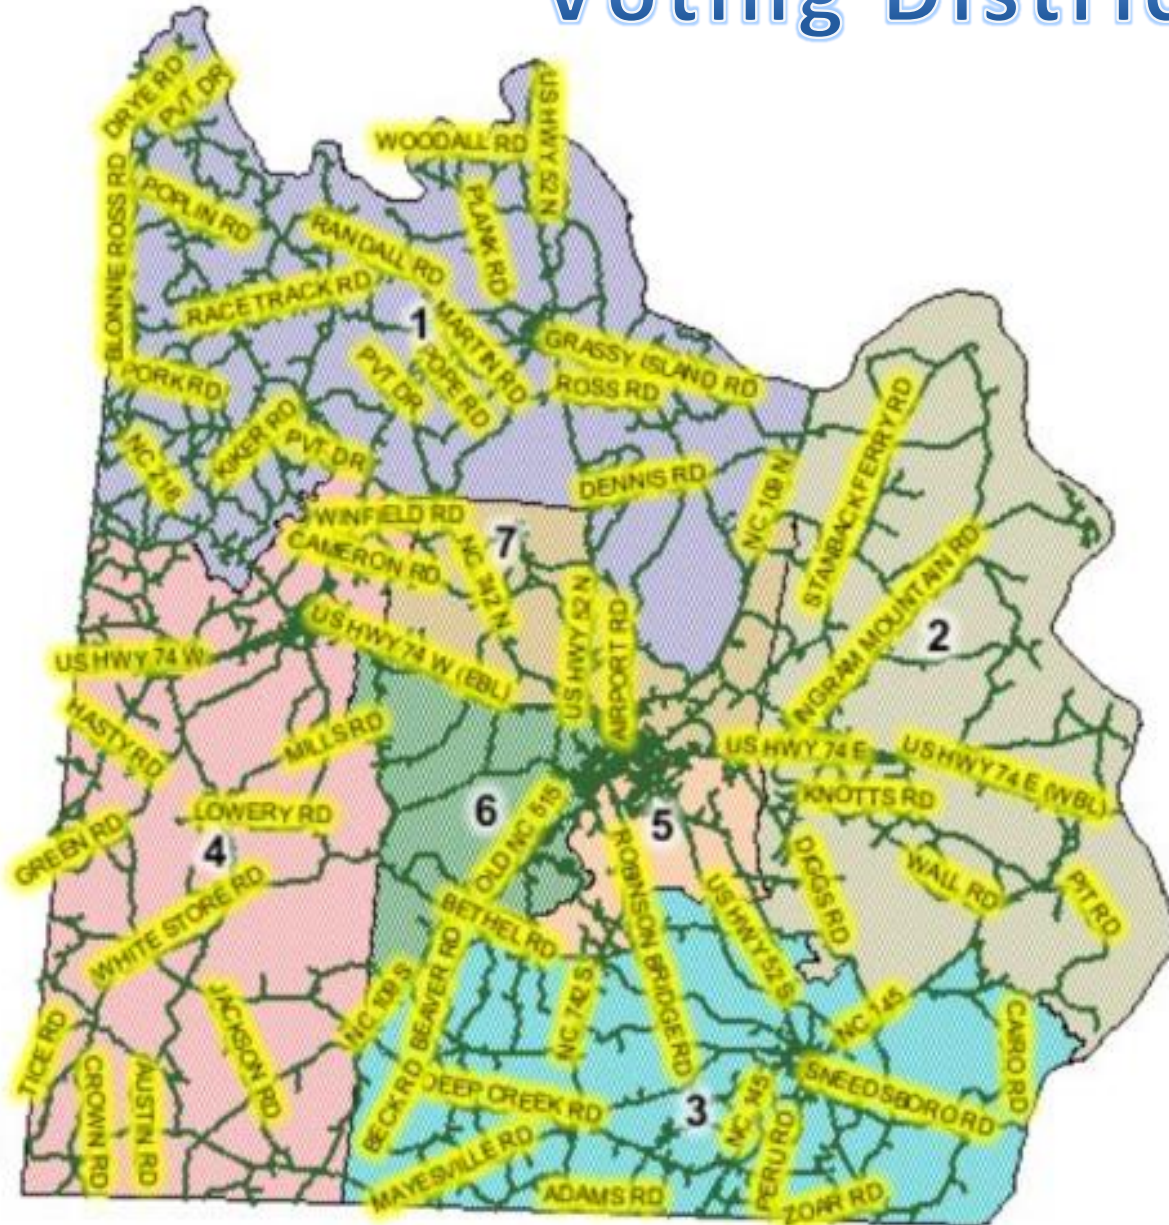

Anson County

Voting Districts

- DISTRICT 1 – PURPLE**
*ANSONVILLE/BURNSVILLE AREA

- DISTRICT 2 – LIGHT BROWN**
*LILESVILLE AREA

- DISTRICT 3 – BLUE**
*MORVEN/MCFARLAN & GULLEDGE AREA

- DISTRICT 4 – PINK**
*PEACHLAND/POLKTON/WHITE STORE

- DISTRICT 5 – ORANGE**
*WADESBORO DISTRICT

- DISTRICT 6 - GREEN**
*WADESBORO DISTRICT

- DISTRICT 7 – DARK BROWN**
*WADESBORO DISTRICT

Anson County Voting Precincts

Polling Places Physical Address & Mailing Address