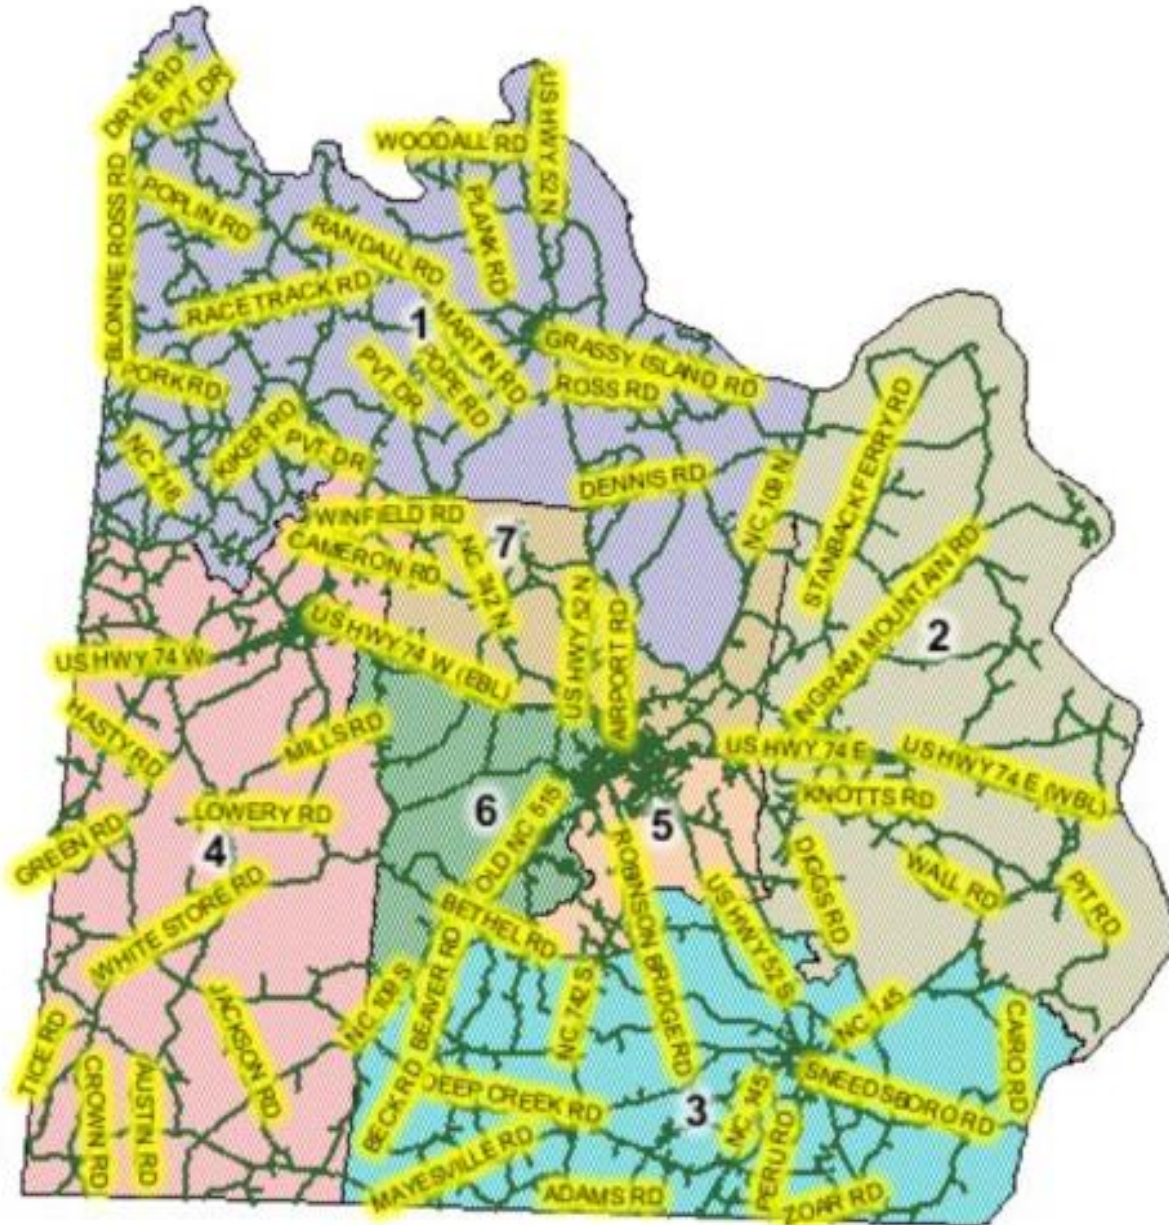

Anson County Voting Districts

DISTRICT 1 – PURPLE

DISTRICT 2 – BROWN

DISTRICT 3 – BLUE

DISTRICT 4 – PINK

DISTRICT 5 – ORANGE

DISTRICT 6 - GREEN

Anson County Voting Precincts