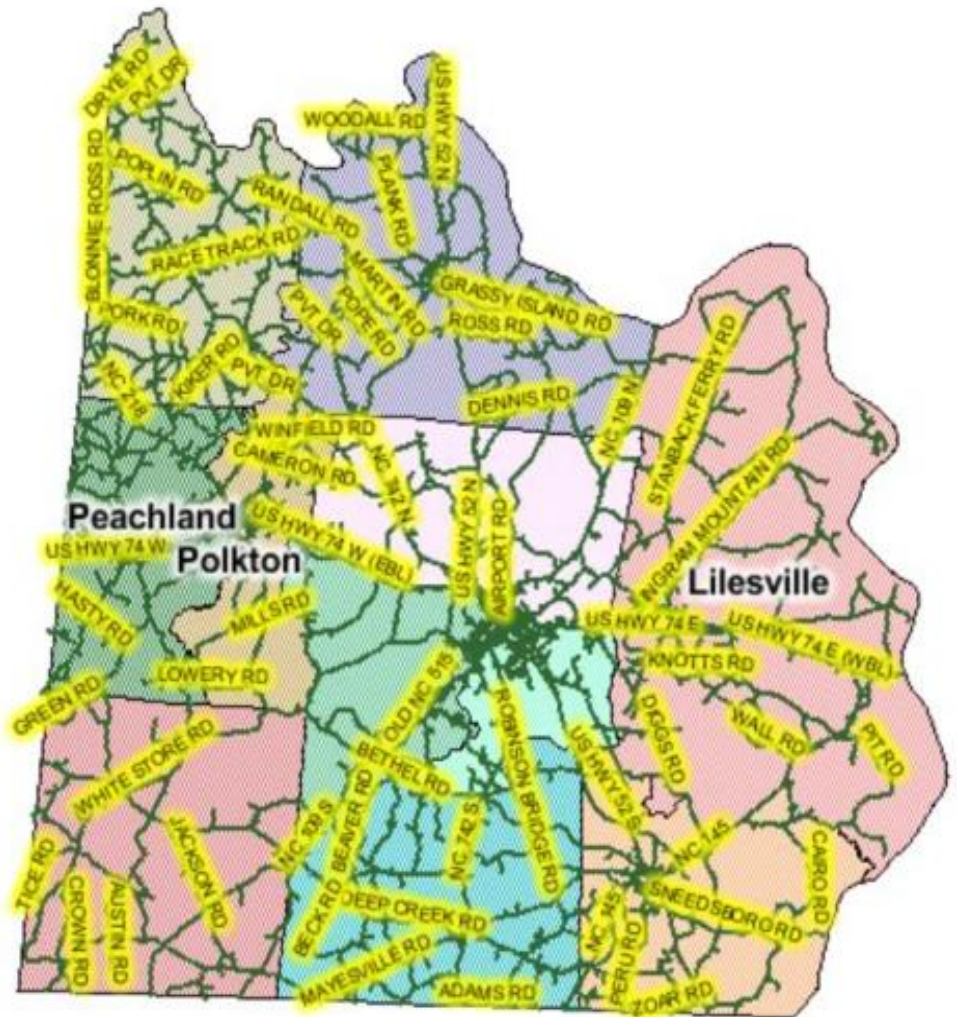

Anson County Voting Districts

DISTRICT 1 – PURPLE

DISTRICT 2 – BROWN

DISTRICT 3 – BLUE

DISTRICT 4 – PINK

DISTRICT 5 – ORANGE

DISTRICT 6 - GREEN

Anson County Voting Precincts